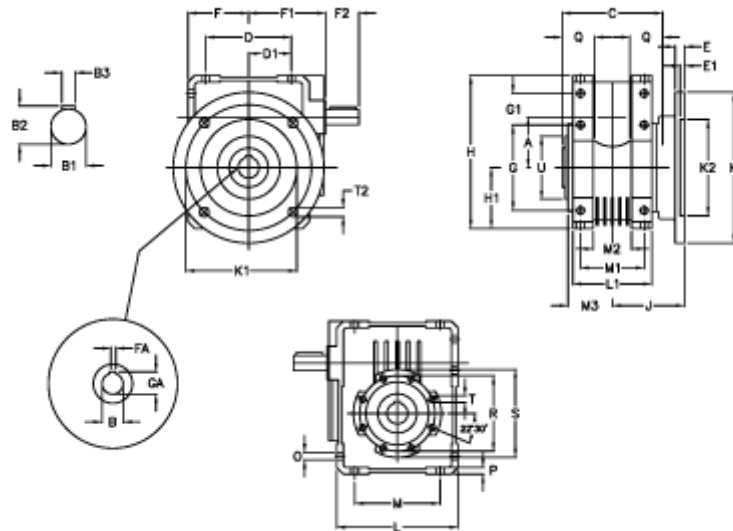

Article number: 3922110040500

Description: Worm gear with solid input shaft  
W 110UFC1-40-HS unassembled

## Measures

A = 110.10	Description = W110UFC-xx-P80 B5	G1 = 58.0	L = 250	Q = 45
B = 42	E = 20	GA = 45.3	L1 = 143	R = 165
B1 = 25	E1 = 12	H = 308.0	M = 184	S = 200
B2 = 28.0	F = 125.0	H1 = 125.0	M1 = 115	T = M12x19
B3 = 8	F1 = 157.0	J = 131.5	M2 = 69	T2 = 13.0
C = 155	F2 = 60	K = 280	M3 = 73.0	U = 130
D = 174.0	FA = 12	K1 = 230	O = 14.0	
D1 = 82.0	G = 184	K2 = 170	P = 14	